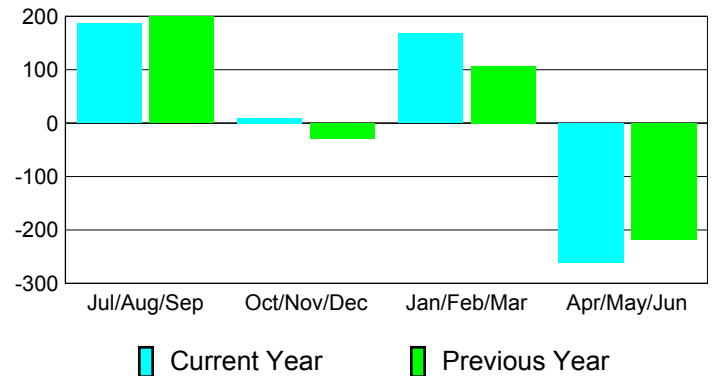

**Membership Results
2010-2011**

**Membership
2009-2010**

Month	Net Memb Goal	Actual New Memb	Actual Dropped Memb	Gain/Loss of Memb	Gain/Loss of Memb
Jul/Aug/Sep	110	222	-35	187	200
Oct/Nov/Dec	146	44	-34	10	-29
Jan/Feb/Mar	88	170	-2	168	107
Apr/May/June	2,275	0	-262	-262	-218
Totals	2619	436	-333	103	60

Membership Results 2010-2011

Goal, New, Dropped, Gain/Loss

Comparison of Membership Gain/Loss

Current Year Compared to the Previous Year

Gender Comparison 2010-2011

Jul/Aug/Sep

Oct/Nov/Dec

Jan/Feb/Mar

Apr/May/June

Male

Female