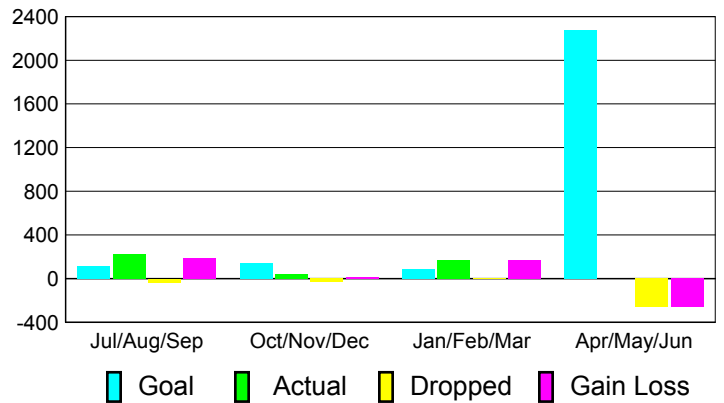

Membership Results 2010-2011

Goal, New, Dropped, Gain/Loss

Comparison of Membership Gain/Loss

Current Year Compared to the Previous Year