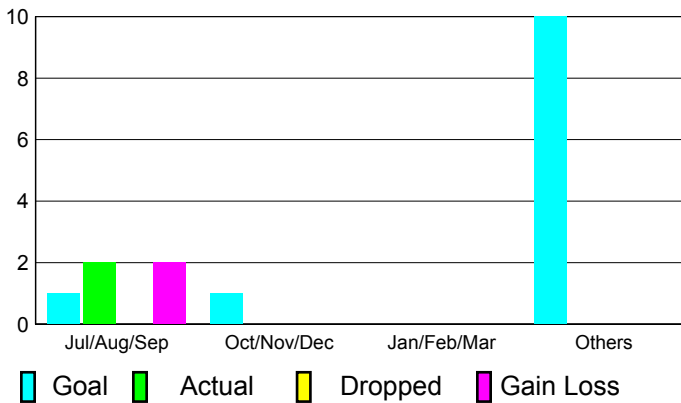

2010-2011 GMT Reports for District (or Undistricted) **District 300B1**

GMT: **PEI-JEN CHEN**

Location: **M.D. 300 Taiwan**

GMT CA: **5**

CLUBS

**Club Results
2010-2011**

**Clubs
2009-2010**

Month	New Club Goal	Actual New Clubs	Actual Dropped Clubs	Gain/Loss of Clubs	Gain/Loss of Clubs
Jul/Aug/Sep	1	2	0	2	2
Oct/Nov/Dec	1	0	0	0	0
Jan/Feb/Mar	0	0	0	0	0
Apr/May/June	10	0	0	0	0
Totals	12	2	0	2	2

Club Results 2010-2011

Goal, New, Dropped, Gain/Loss

Comparison of Club Gain/Loss

Current Year Compared to the Previous Year

YTD Status Quo Clubs 2010-2011

Status Quo Clubs Compared to Status Quo Members

MEMBERSHIP